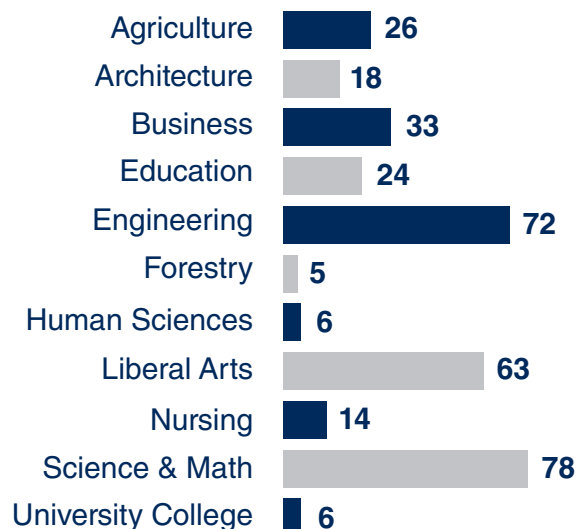

Provost's Leadership Undergraduate Scholarship **Impact Data**

3.24 Overall GPA for cohorts 2015-2017

345 Total Enrollment

Nearly 2/3rds

of 2017 graduates graduated cum laude

PLUS GPA is higher than Auburn's Avg. GPA

PLUS has been in existence for **11** years

PLUS Scholars receive academic, social, and retention assistance through the program

2006

As of **Fall 2017**

The PLUS Scholarship has increased 66% since its existence