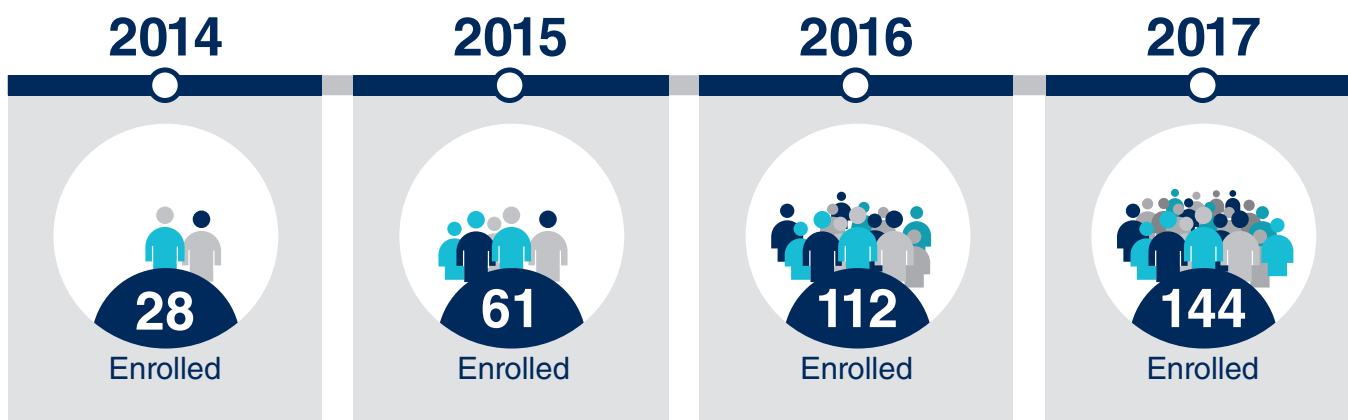

Provost's Leadership Undergraduate Scholarship **Impact Data**

3.24 Overall GPA for cohorts 2015-2017

345 Total Enrollment

Nearly 2/3rds

of 2017 graduates graduated cum laude

PLUS GPA is higher than Auburn's Avg. GPA

PLUS has been in existence for **11** years

PLUS Scholars receive academic, social, and retention assistance through the program

2006

As of **Fall 2017**

The PLUS Scholarship has increased 66% since its existence